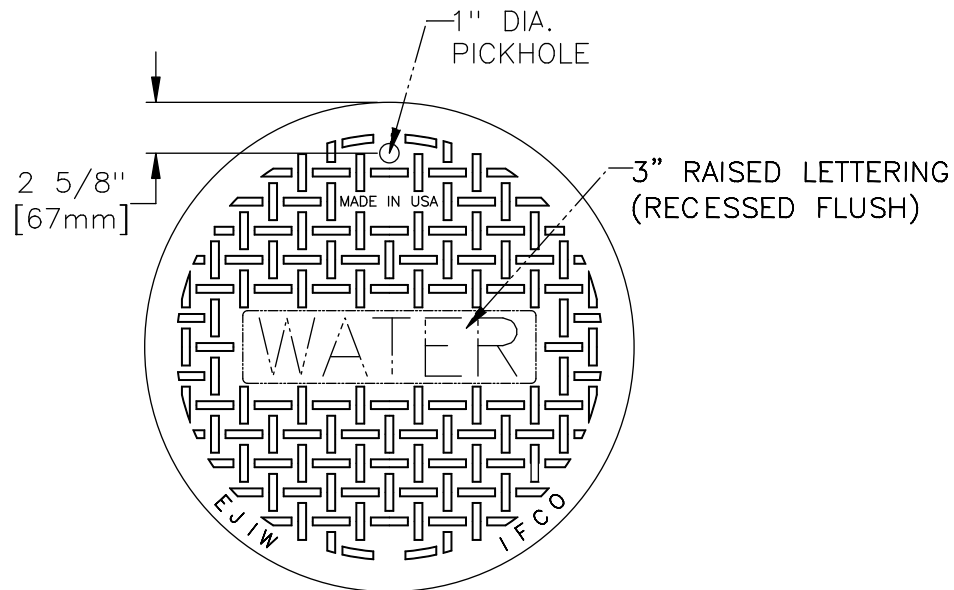

MANHOLE COVER

LOAD RATING

HEAVY DUTY

COATING

DIPPED

ESTIMATED WEIGHT

COVER: 140 LBS 64kg

MATERIAL SPECIFICATION

COVER - GRAY IRON

ASTM A48 CL35B

OPEN AREA

N/A

✓ DESIGNATES MACHINE SURFACE

DRAWN
DEW

DATE
06/09/06

LAST REVISED

DATE

REFERENCE INFORMATION

00184822

PLAN VIEW

BOTTOM VIEW

SECTION VIEW