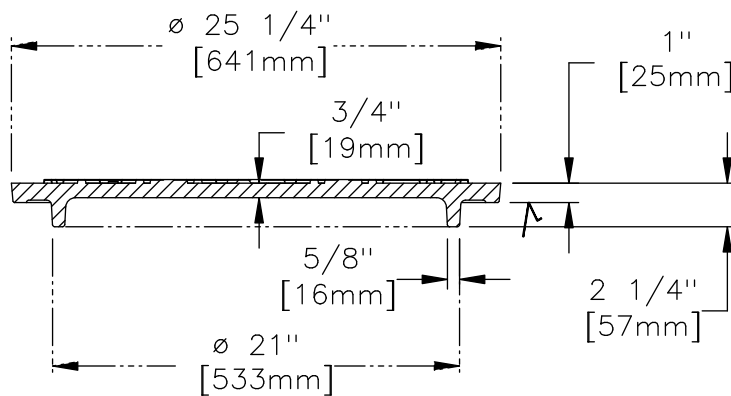

MANHOLE COVER

LOAD RATING

HEAVY DUTY

COATING

DIPPED

ESTIMATED WEIGHT

COVER: 140 LBS 64kg

MATERIAL SPECIFICATION

DATE

REFERENCE INFORMATION

00184822

PLAN VIEW

BOTTOM VIEW

SECTION VIEW