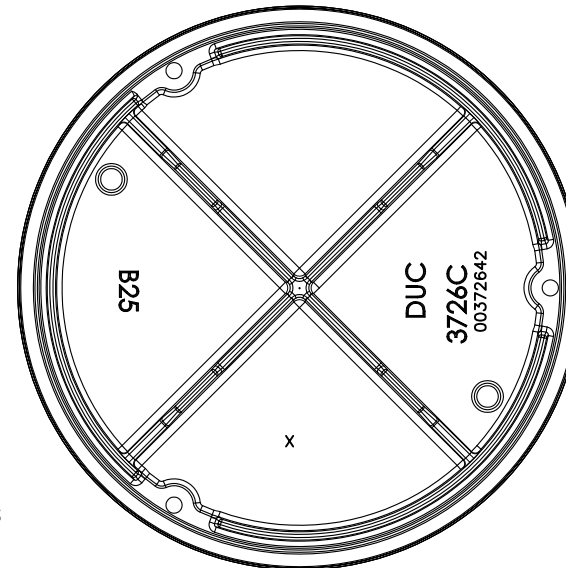

COATING

DIPPED

ESTIMATED WEIGHT

COVER: 115 LBS

MATERIAL SPECIFICATION

COVER - DUCTILE IRON
ASTM A536

OPEN AREA

N/A

09/27/06

REFERENCE INFORMATION

00372521.1C
00372543.1D

BOSS FOR BLIND
PICK NOTCH

(2) 1" DIA HOLES

3" BLOCK LETTERING
(RECESSED FLUSH)

COVER SECTION