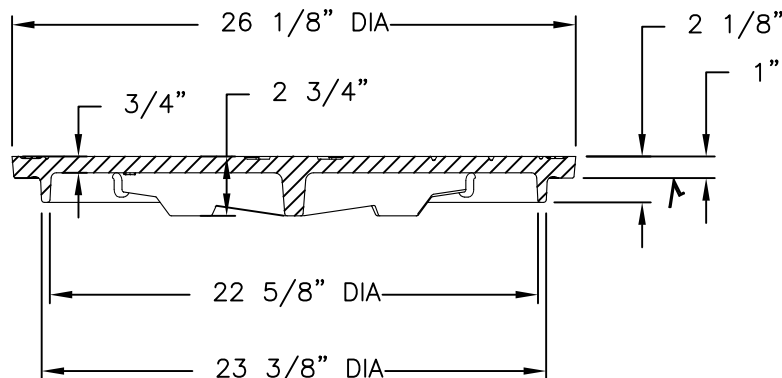

09/27/06

REFERENCE INFORMATION

00372521.1C
00372543.1D

BOSS FOR BLIND
PICK NOTCH

(2) 1" DIA HOLES

3" BLOCK LETTERING
(RECESSED FLUSH)

COVER SECTION