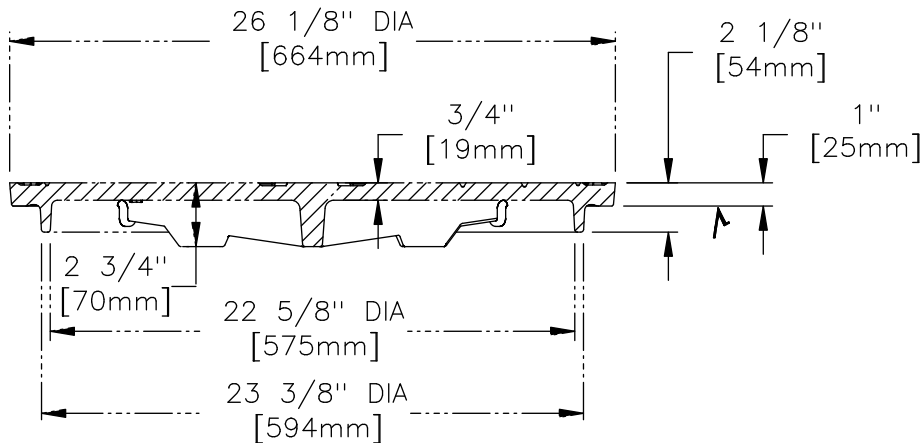

(1) 1" [25mm] DIA PICKHOLE

1/4" (32mm) LETTERING

COVER BACK

COVER SECTION

EJIW EAST JORDAN
IRON WORKS EST. 1883

800-626-4653

www.ejiw.com

MADE IN USA

PRODUCT NUMBER

00372655

CATALOG NUMBER

3726C DI

**SPOKANE
B-25 MANHOLE
TYPE 2 UNIT**

LOAD RATING

HEAVY DUTY

COATING

DIPPED

ESTIMATED WEIGHT

COVER: 115 LBS 52kg

MATERIAL SPECIFICATION

COVER - DUCTILE IRON
ASTM A536

OPEN AREA

N/A

✓ DESIGNATES MACHINED SURFACE