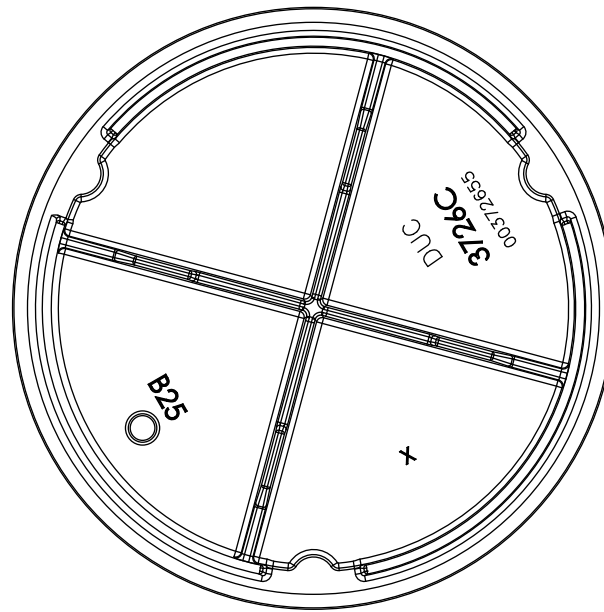

(1) 1" [25mm] DIA PICKHOLE

1/4" (32mm) LETTERING

COVER BACK

COVER SECTION

EJIW EAST JORDAN
IRON WORKS EST. 1883

800-626-4653

www.ejiw.com

MADE IN USA

PRODUCT NUMBER

00372655

CATALOG NUMBER

3726C DI

**SPOKANE
B-25 MANHOLE
TYPE 2 UNIT**

LOAD RATING

HEAVY DUTY

COATING

DIPPED

ESTIMATED WEIGHT

COVER: 115 LBS 52kg

MATERIAL SPECIFICATION

COVER - DUCTILE IRON
ASTM A536

OPEN AREA

N/A

✓ DESIGNATES MACHINED SURFACE

DRAWN
DEW

DATE
05/02/07

LAST REVISED
DEW

DATE
06/13/07

REFERENCE INFORMATION

00372654.1C

00372622.1D