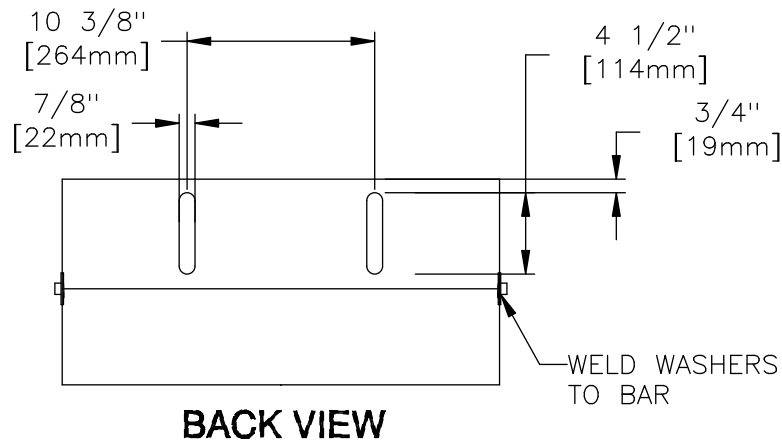

**DIPPED**

ESTIMATED WEIGHT

BACK: 91 LBS 41kg

MATERIAL SPECIFICATION

BACK - GRAY IRON  
ASTM A48 CL35B

OPEN AREA

N/A

✓ DESIGNATES MACHINED  
SURFACE

**BACK VIEW**

**TOP VIEW**

**FRONT VIEW**

**SIDE VIEW**