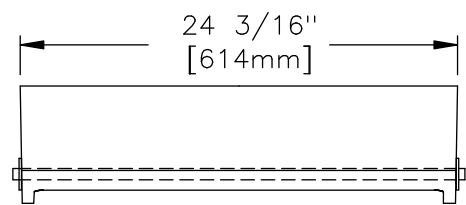

**DIPPED**

ESTIMATED WEIGHT

BACK: 91 LBS 41kg

MATERIAL SPECIFICATION

BACK - GRAY IRON  
ASTM A48 CL35B

OPEN AREA

N/A

✓ DESIGNATES MACHINED  
SURFACE

**BACK VIEW**

**TOP VIEW**

**FRONT VIEW**

**SIDE VIEW**