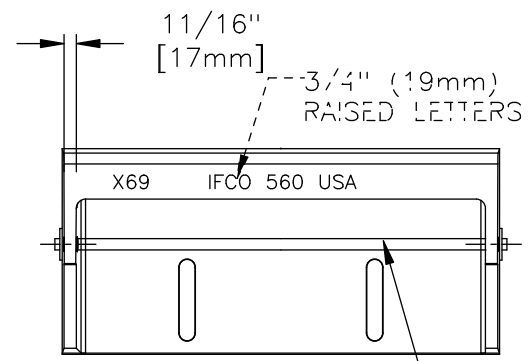

**DIPPED**

ESTIMATED WEIGHT

BACK: 91 LBS 41kg

MATERIAL SPECIFICATION

BACK - GRAY IRON  
ASTM A48 CL35B

OPEN AREA

N/A

✓ DESIGNATES MACHINED  
SURFACE

**BACK VIEW**

**TOP VIEW**

**FRONT VIEW**

**SIDE VIEW**