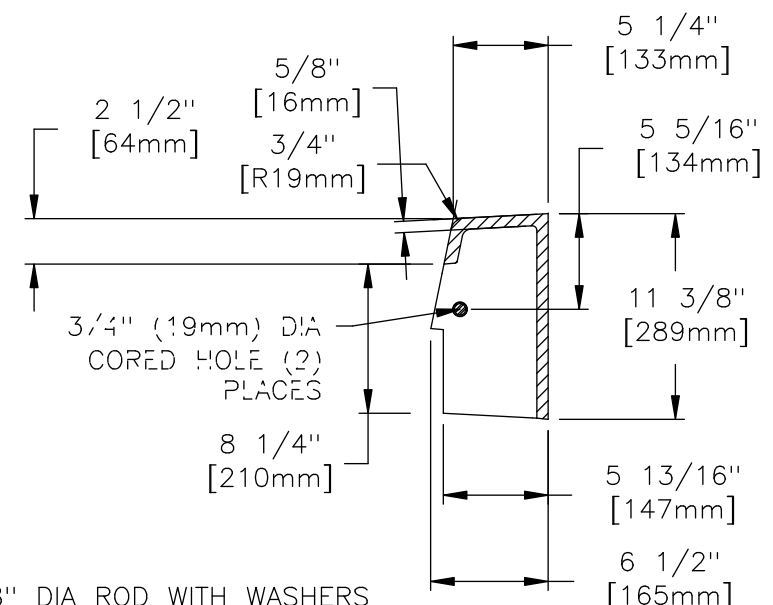

PRODUCT NUMBER

**00775260**

CATALOG NUMBER

**7752T1**

CATCH BASIN  
CURB BACK

LOAD RATING

**HEAVY DUTY**

COATING

**DIPPED**

ESTIMATED WEIGHT

BACK: 91 LBS 41kg

MATERIAL SPECIFICATION

BACK - GRAY IRON  
ASTM A48 CL35B

OPEN AREA

N/A

✓ DESIGNATES MACHINED  
SURFACE

**BACK VIEW**

**TOP VIEW**

**FRONT VIEW**

**SIDE VIEW**