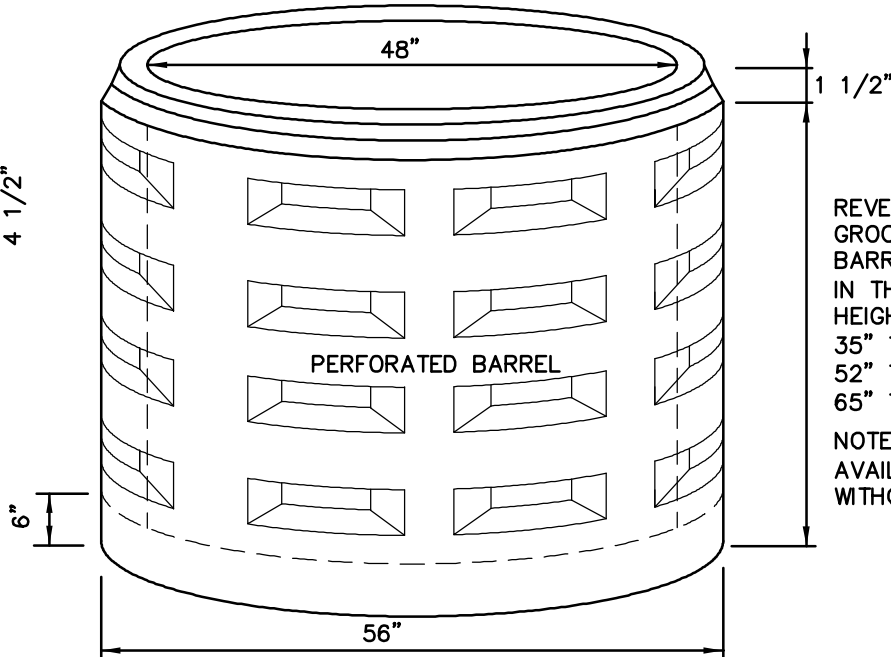

REVERSE TONGUE AND GROOVE

ECCENTRIC DRYWELL CONE
PRODUCT # 1038

AVAILABLE IN 24" TALL CONCENTRIC CONE
PRODUCT # 1021

MANHOLE BARREL

REVERSE TONGUE AND GROOVE MANHOLE BARRELS AVAILABLE WITH 4" WALL, ALL AVAILABLE WITH OR WITHOUT STEPS
4' TALL # 4106
3' TALL # 4103
2' TALL # 4102
1' TALL # 4100

DRAIN PORT DETAIL

PERFORATED BARREL

REVERSE TONGUE AND GROOVE PERFORATED BARRELS AVAILABLE IN THE FOLLOWING HEIGHTS:
35" TALL # 1027
52" TALL # 1014
65" TALL # 1016
NOTE: 52" TALL BARREL AVAILABLE WITH OR WITHOUT RUBBER STEPS