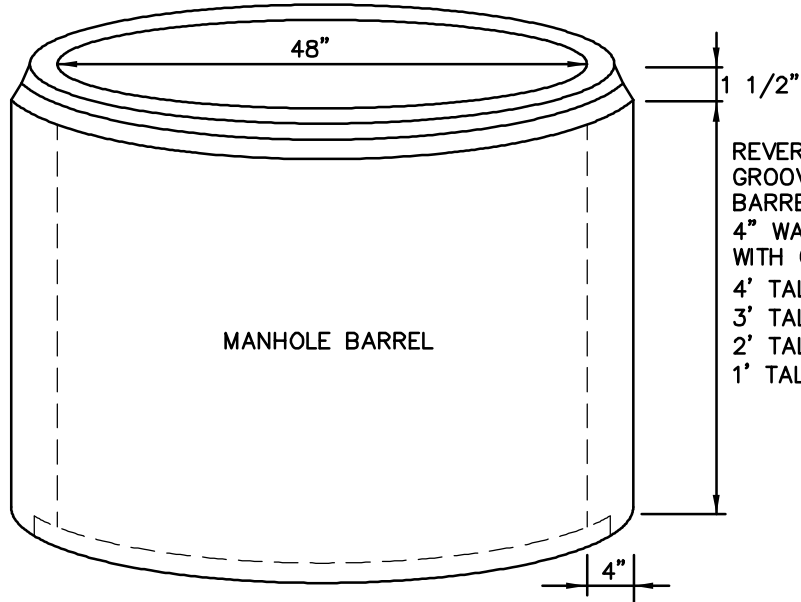

REVERSE TONGUE AND GROOVE

ECCENTRIC DRYWELL CONE
PRODUCT # 1038

AVAILABLE IN 24" TALL CONCENTRIC CONE
PRODUCT # 1021

MANHOLE BARREL

REVERSE TONGUE AND GROOVE MANHOLE BARRELS AVAILABLE WITH 4" WALL, ALL AVAILABLE WITH OR WITHOUT STEPS
4' TALL # 4106
3' TALL # 4103
2' TALL # 4102
1' TALL # 4100

DRAIN PORT DETAIL

PERFORATED BARREL

REVERSE TONGUE AND GROOVE PERFORATED BARRELS AVAILABLE IN THE FOLLOWING HEIGHTS:
35" TALL # 1027
52" TALL # 1014
65" TALL # 1016
NOTE: 52" TALL BARREL AVAILABLE WITH OR WITHOUT RUBBER STEPS