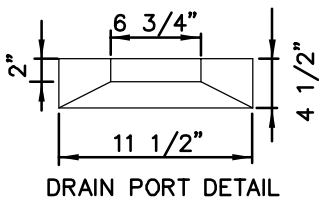

REVERSE TONGUE AND GROOVE

ECCENTRIC DRYWELL CONE
PRODUCT # 1038

AVAILABLE IN 24" TALL CONCENTRIC CONE
PRODUCT # 1021

MANHOLE BARREL

REVERSE TONGUE AND GROOVE MANHOLE BARRELS AVAILABLE WITH 4" WALL, ALL AVAILABLE WITH OR WITHOUT STEPS
4' TALL # 4106
3' TALL # 4103
2' TALL # 4102
1' TALL # 4100

DRAIN PORT DETAIL

PERFORATED BARREL

REVERSE TONGUE AND GROOVE PERFORATED BARRELS AVAILABLE IN THE FOLLOWING HEIGHTS:
35" TALL # 1027
52" TALL # 1014
65" TALL # 1016
NOTE: 52" TALL BARREL AVAILABLE WITH OR WITHOUT RUBBER STEPS