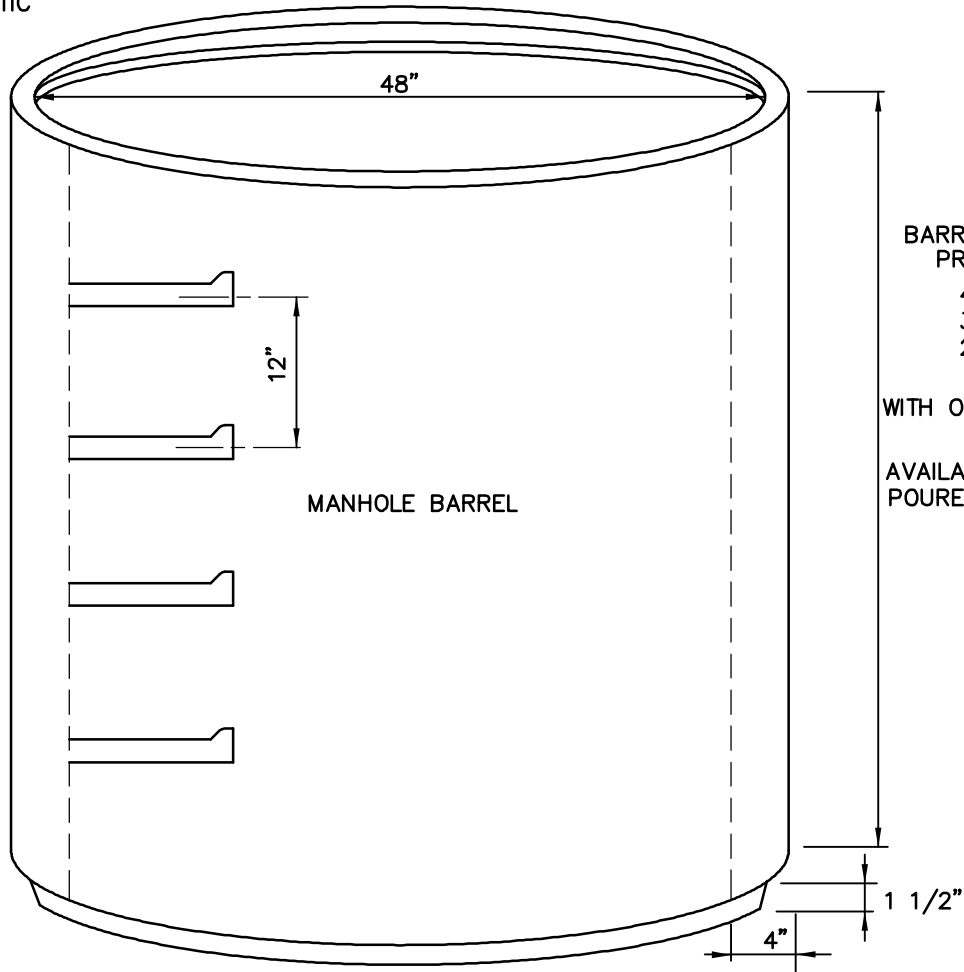

4" WALL A.S.T.M. - 478  
TONGUE AND  
GROOVE

PRODUCT # 4206

ALL WEATHER MASTIC  
TYPE JOINT

BARRELS AVAILABLE:  
PRODUCT #  
4' TALL # 4208  
3' TALL # 4204  
2' TALL # 4203  
1' TALL # 4200  
WITH OR WITHOUT STEPS

AVAILABLE WITH BASE  
POURED IN

SPECIAL HOLES  
UPON REQUEST

NOT TO SCALE