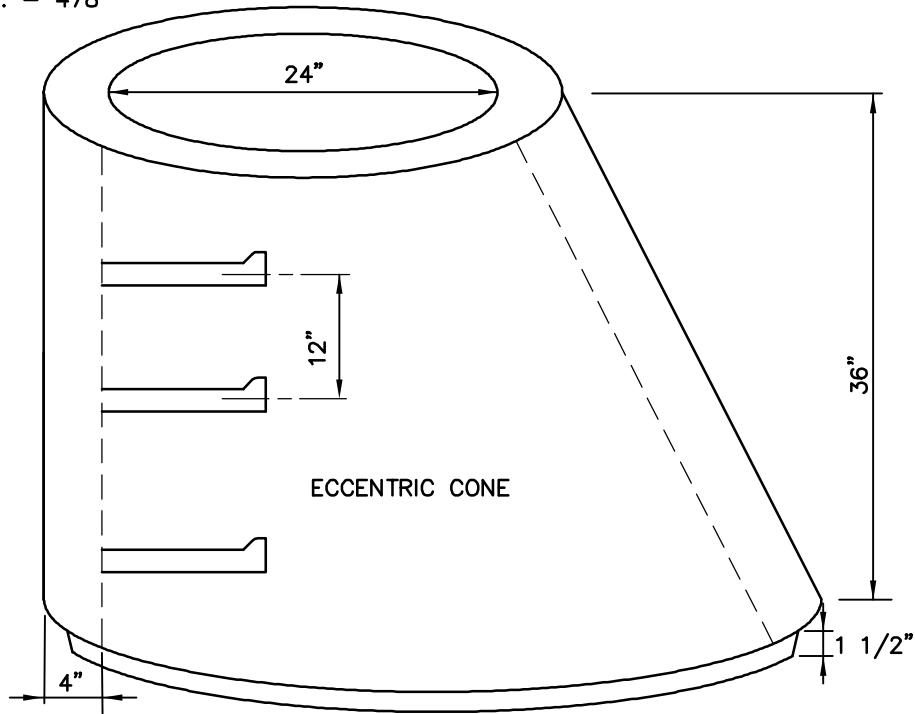

4" WALL A.S.T.M. - 478  
TONGUE AND  
GROOVE

PRODUCT # 4206

ALL WEATHER MASTIC  
TYPE JOINT

BARRELS AVAILABLE:  
PRODUCT #  
4' TALL # 4208  
3' TALL # 4204  
2' TALL # 4203  
1' TALL # 4200  
WITH OR WITHOUT STEPS

AVAILABLE WITH BASE  
POURED IN

SPECIAL HOLES  
UPON REQUEST

NOT TO SCALE