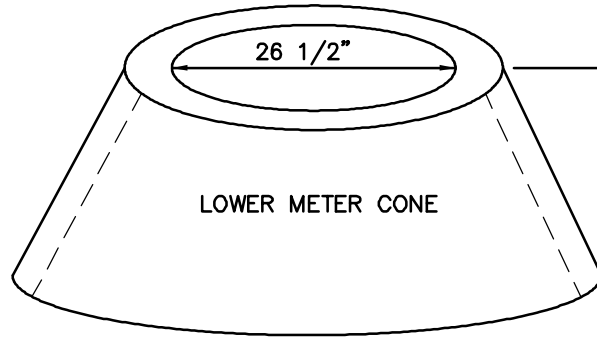

RISER RINGS AVAILABLE

- 6" TALL #6006
- 4" TALL #6005
- 3" TALL #6007
- 2" TALL #6004

FLAT JOINT

PRODUCT # 6001

PRODUCT # 6000

PRODUCT # 6003

PRODUCT # 6002

NOT TO SCALE