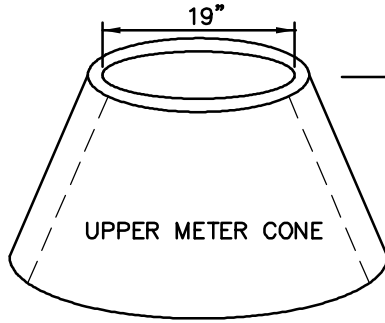

RISER RINGS AVAILABLE

- 6" TALL #6006
- 4" TALL #6005
- 3" TALL #6007
- 2" TALL #6004

FLAT JOINT

PRODUCT # 6001

PRODUCT # 6000

PRODUCT # 6003

PRODUCT # 6002

NOT TO SCALE