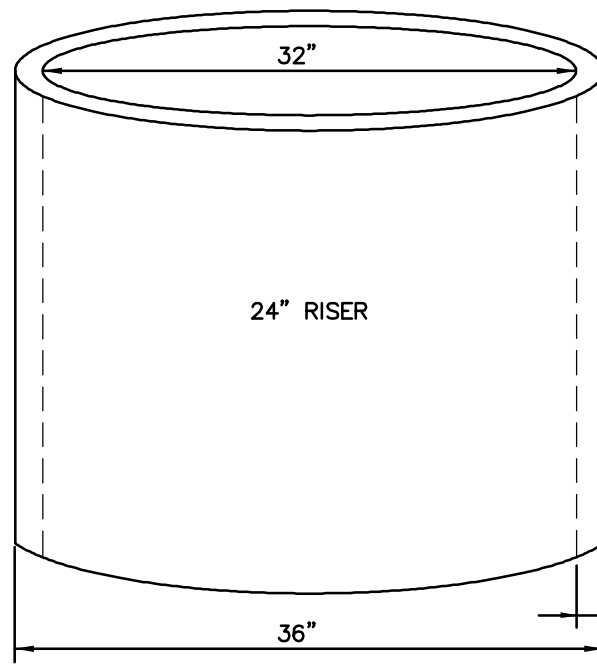

RISER RINGS AVAILABLE

- 6" TALL #6006
- 4" TALL #6005
- 3" TALL #6007
- 2" TALL #6004

FLAT JOINT

PRODUCT # 6001

PRODUCT # 6000

PRODUCT # 6003

PRODUCT # 6002

NOT TO SCALE