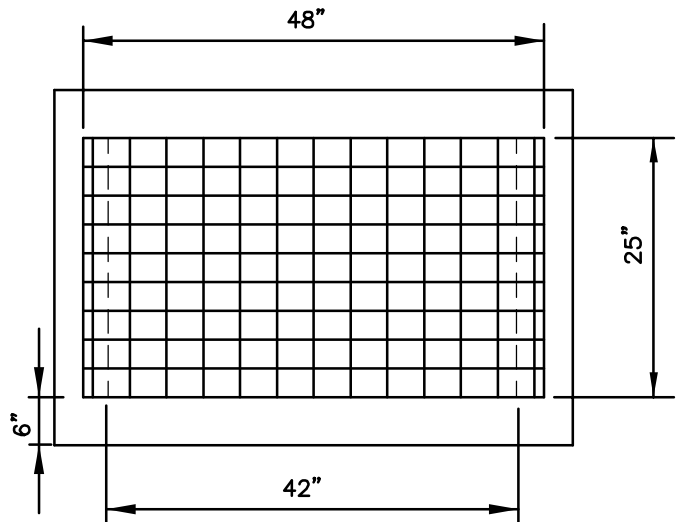

J AND K UNITS

H UNITS WITH GALVANIZED GRATE # 2000
CAST IRON GRATE # 2019

- PRODUCT # 2019 OR # 2000
- # 2001
- # 2002
- # 2013

W.S.D.O.T. STANDARD PLAN # B-4c

NOT TO SCALE