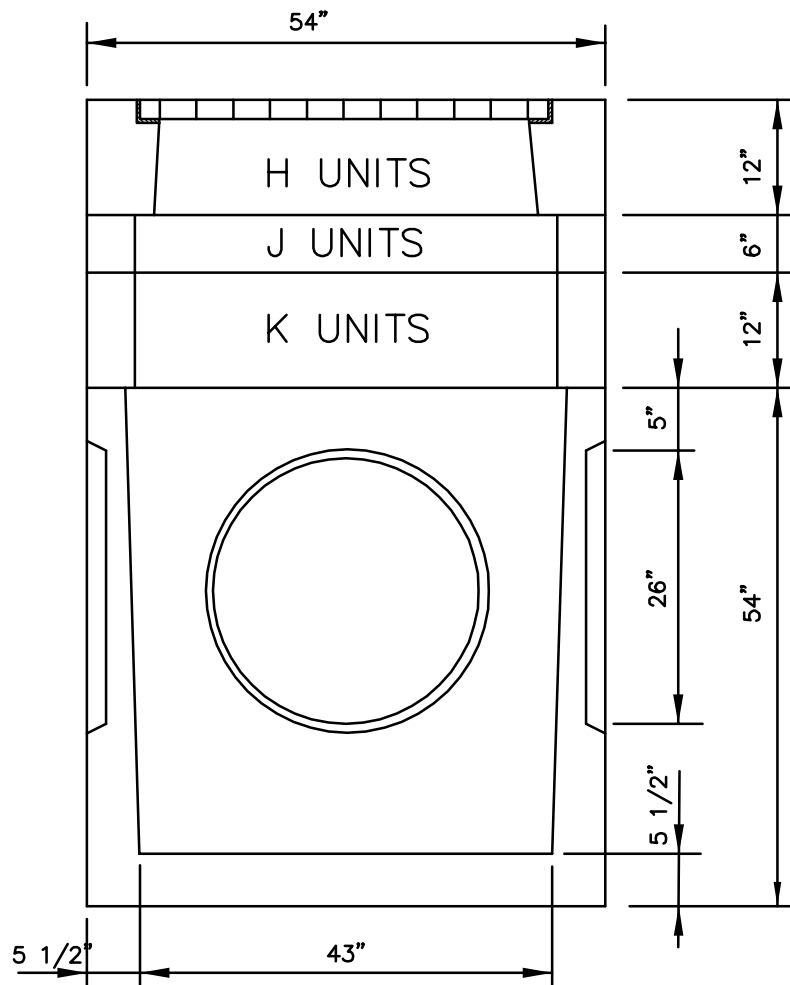

J AND K UNITS

H UNITS WITH GALVANIZED GRATE # 2000
CAST IRON GRATE # 2019

- PRODUCT # 2019 OR # 2000
- # 2001
- # 2002
- # 2013

W.S.D.O.T. STANDARD PLAN # B-4c

NOT TO SCALE