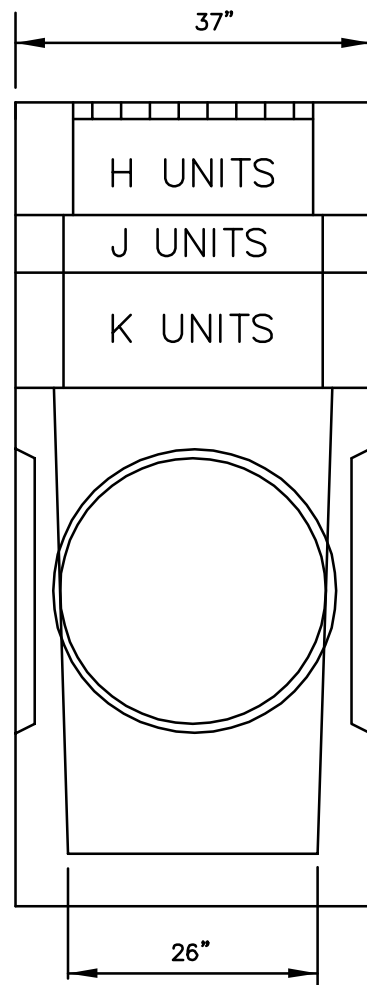

J AND K UNITS

H UNITS WITH GALVANIZED GRATE # 2000
CAST IRON GRATE # 2019

- PRODUCT # 2019 OR # 2000
- # 2001
- # 2002
- # 2013

W.S.D.O.T. STANDARD PLAN # B-4c

NOT TO SCALE