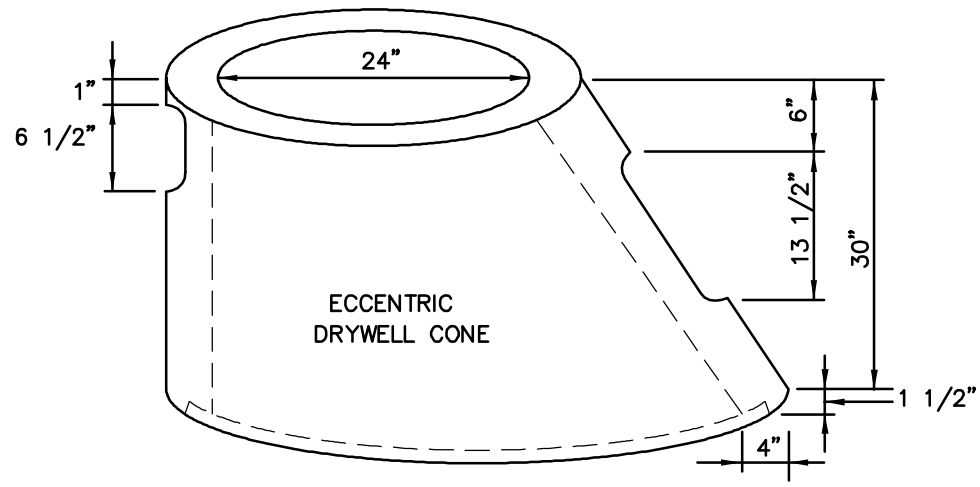

DRYWELL LID
WITH 8" PLUG
PRODUCT # 6209

NOT TO SCALE