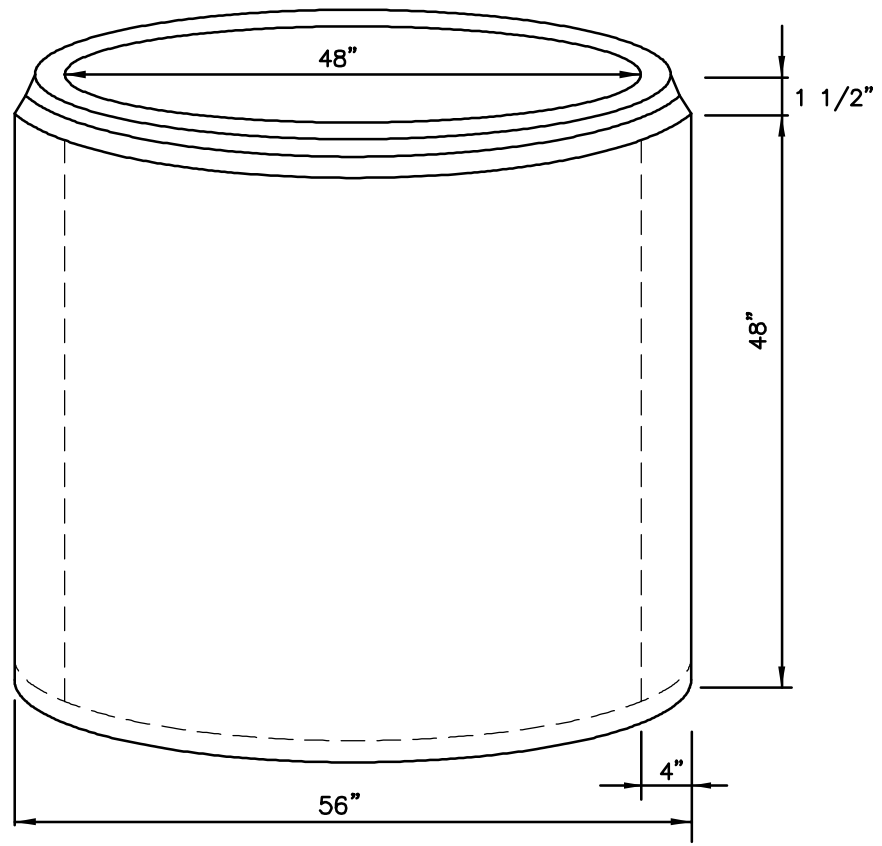

DRYWELL LID
WITH 8" PLUG
PRODUCT # 6209

NOT TO SCALE